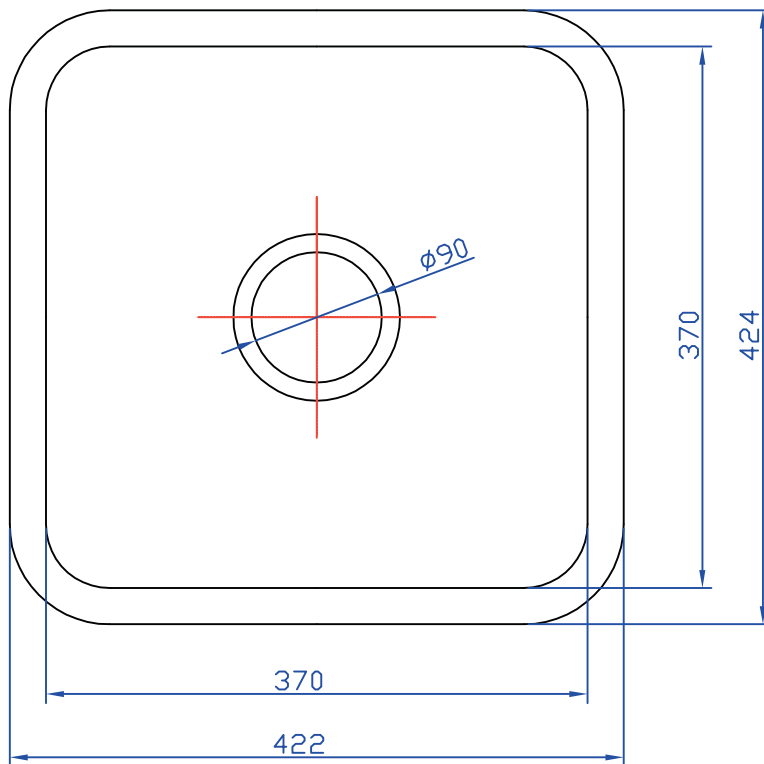

name: SKLEDA 1 - NELI

code: K019

name: SKLEDA 7 - DIANA

code: K024

name: CLEA

code: K028

name: MIA

code: K027