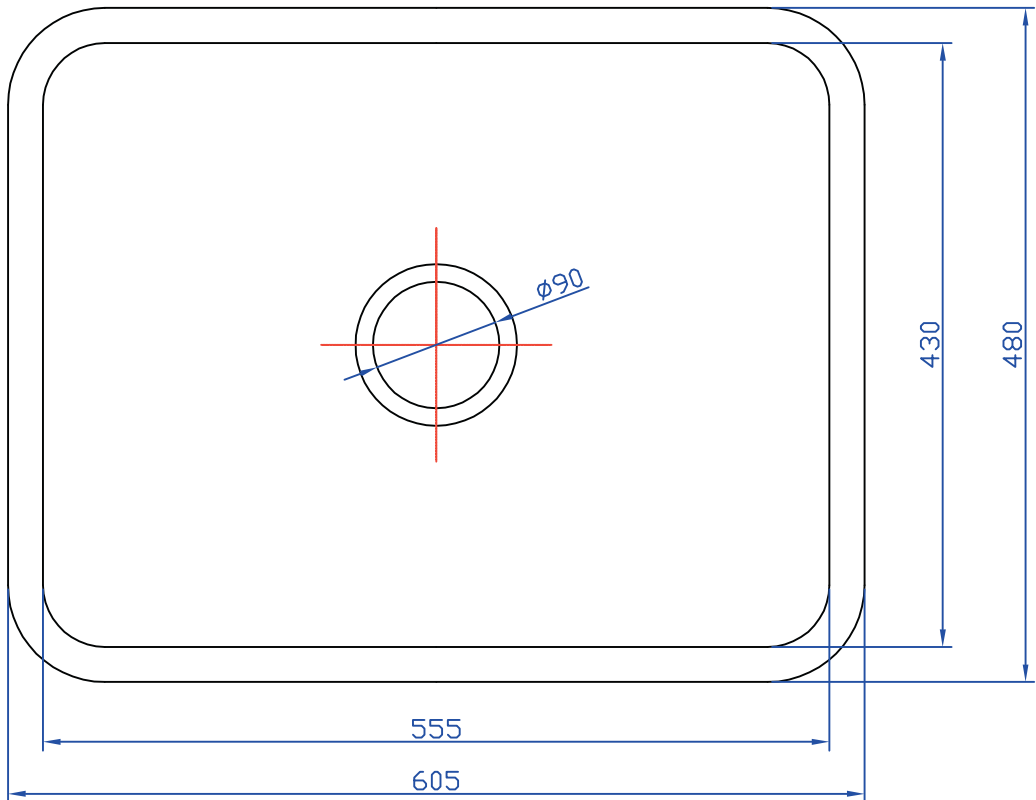

name: SKLEDA 1 - NELI

code: K019

name: SKLEDA 7 - DIANA

code: K024

name: CLEA

code: K028

name: MIA

code: K027