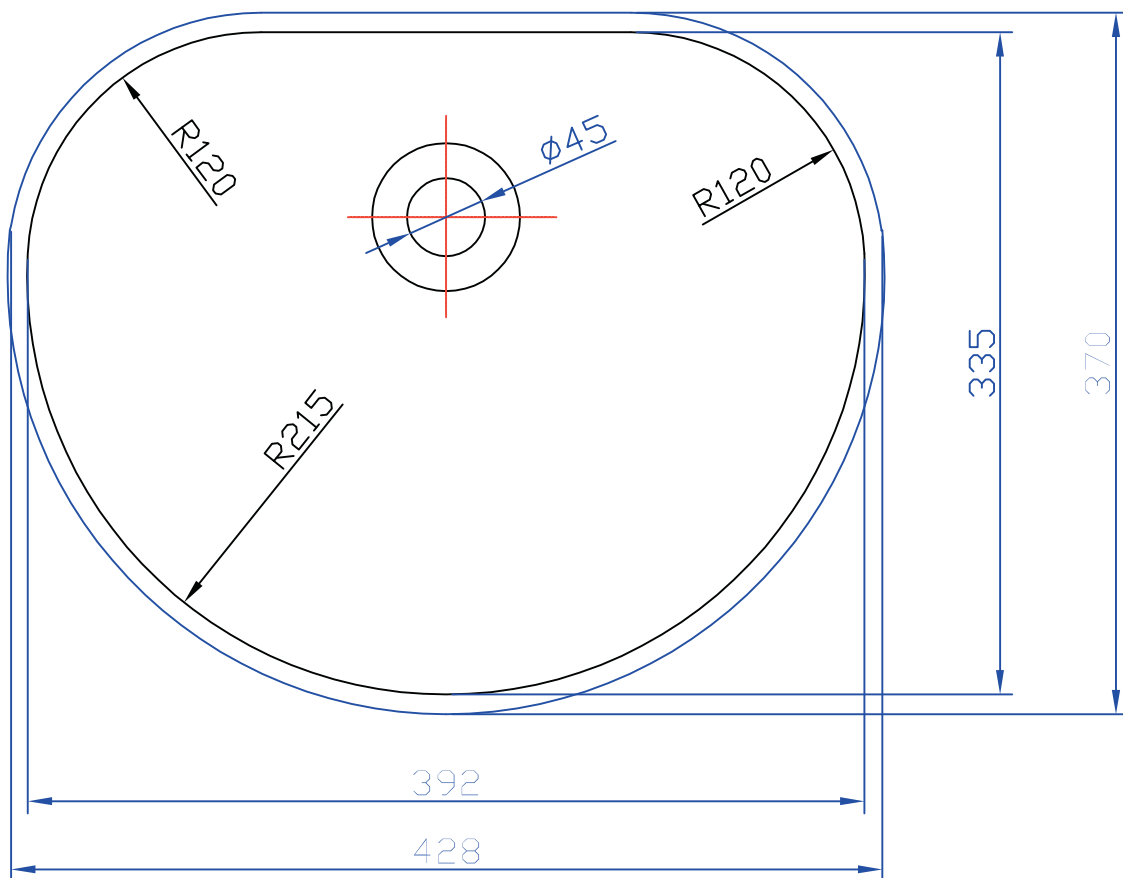

name: RONDO

code: K002

A-A

B-B

name: SKLEDA TRU

code: K012

A-A

B

B-B

name: PETRA

code: K015

A-A

B

B-B

name: TINA

code: K011