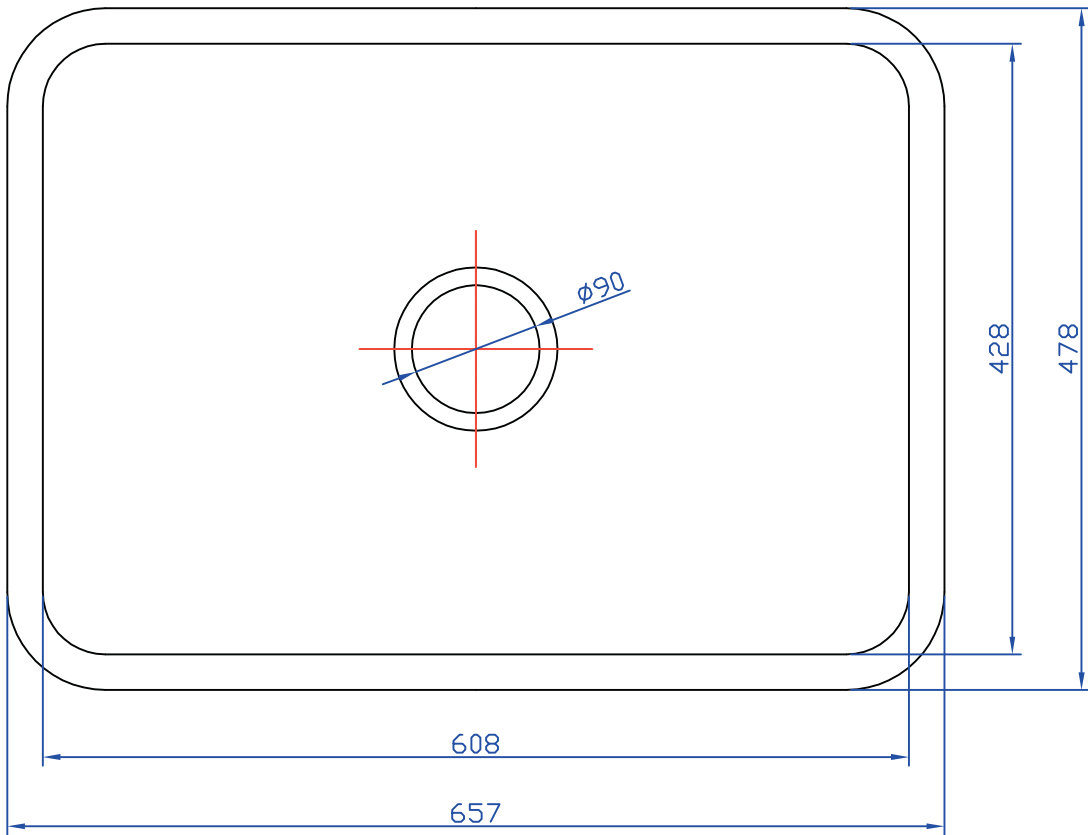

name: SKLEDA 1 - NELI

code: K019